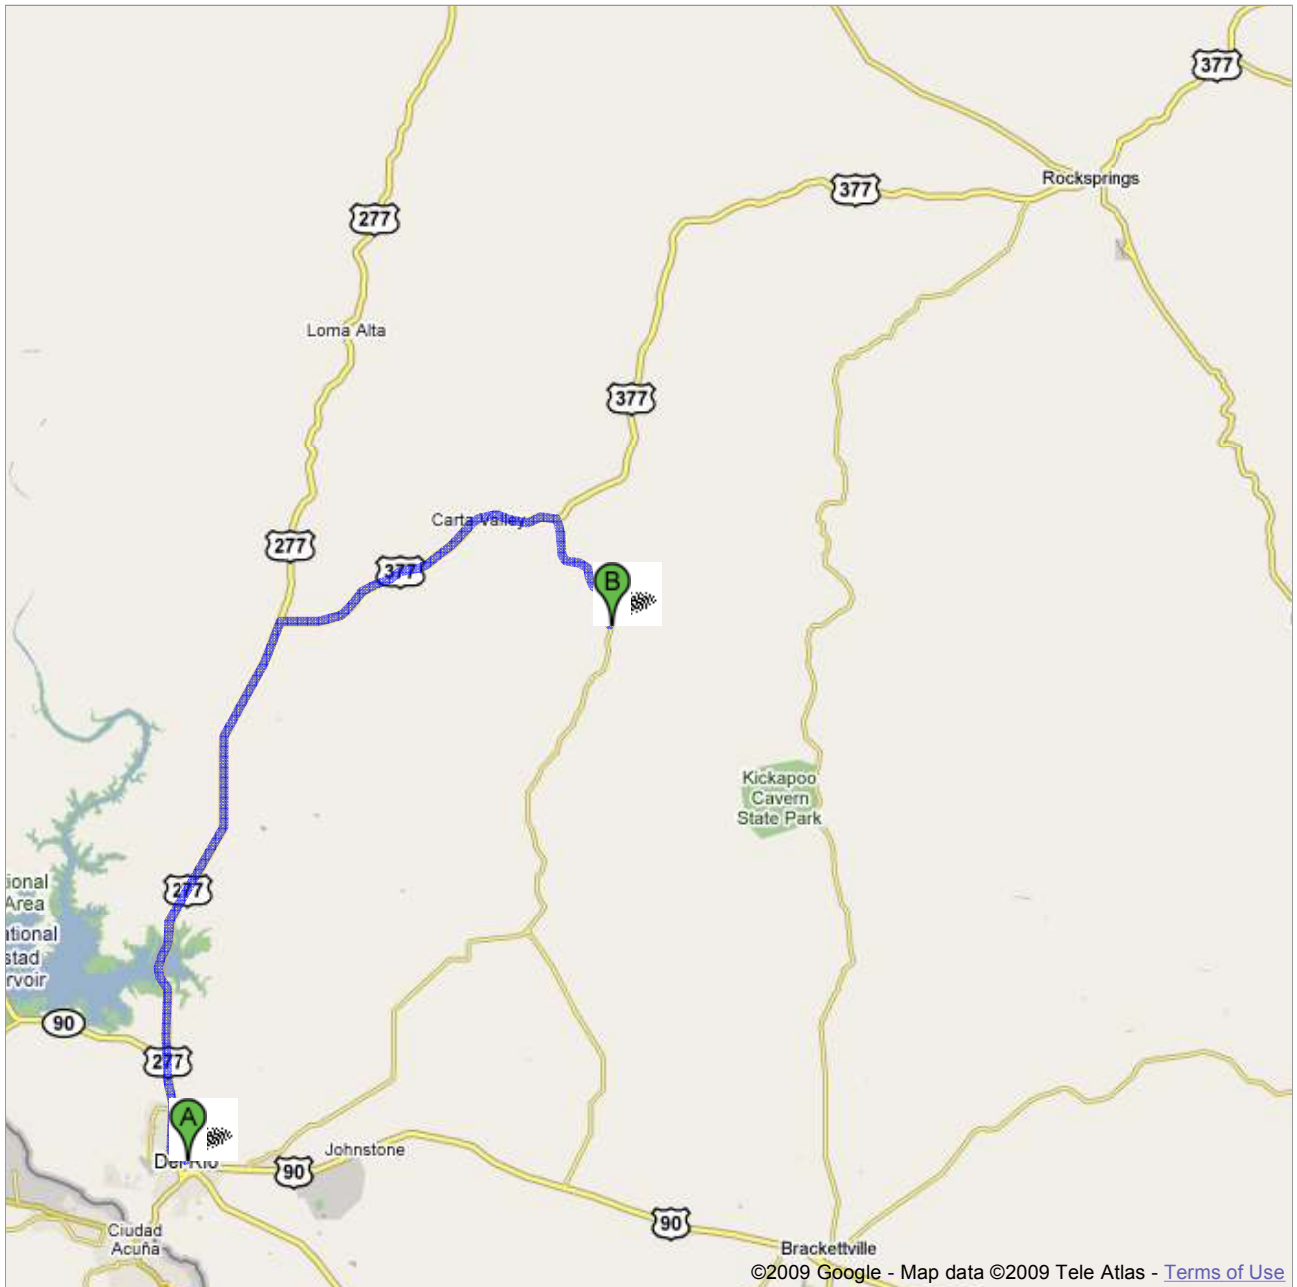

Directions to Ranch Rd 2523

46.6 mi – about 1 hour 0 mins

www.MartinRanch.com

830-395-2195

Del Rio, TX

-
- | | | |
|---|---|------------------------------------|
| 1. | Head northwest on N Bedell Ave toward E 9th St
About 1 min | go 0.6 mi
total 0.6 mi |
| 2. | Continue on E 17th St | go 0.2 mi
total 0.8 mi |
|  | 3. Turn right at US-277/US-90/Veterans Blvd
Continue to follow US-277/US-90
About 6 mins | go 3.2 mi
total 4.0 mi |
|  | 4. Slight right toward US-277 | go 0.1 mi
total 4.2 mi |
|  | 5. Slight left at US-277
About 24 mins | go 22.1 mi
total 26.2 mi |
|  | 6. Turn right at US-377
About 16 mins | go 14.2 mi
total 40.5 mi |
|  | 7. Turn right at Ranch Rd 2523
About 13 mins | go 6.2 mi
total 46.6 mi |

Ranch Rd 2523

These directions are for planning purposes only. You may find that construction projects, traffic, weather, or other events may cause conditions to differ from the map results, and you should plan your route accordingly. You must obey all signs or notices regarding your route.

Map data ©2009 , Tele Atlas